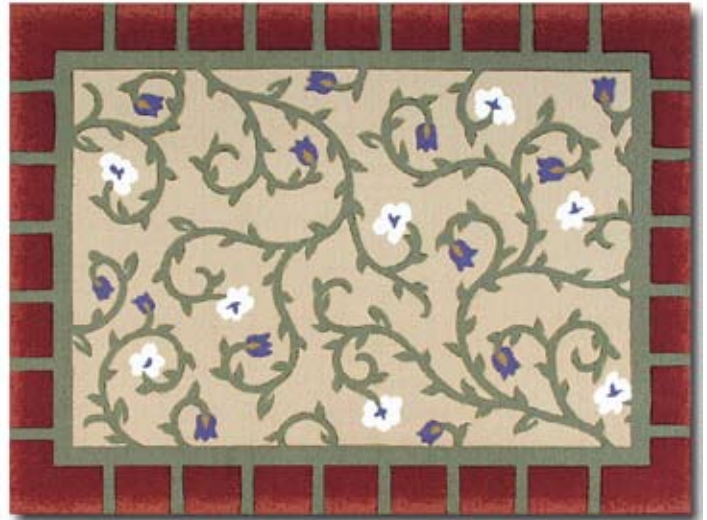

*Heavy Loop Pile Rugs - Hand Carved - Latest Designer Prints - Made in Egypt*

150 x 200

200 x 275

22065 - 56

32661 - 84

32797 - 98

36644 - 56

37467 - 75