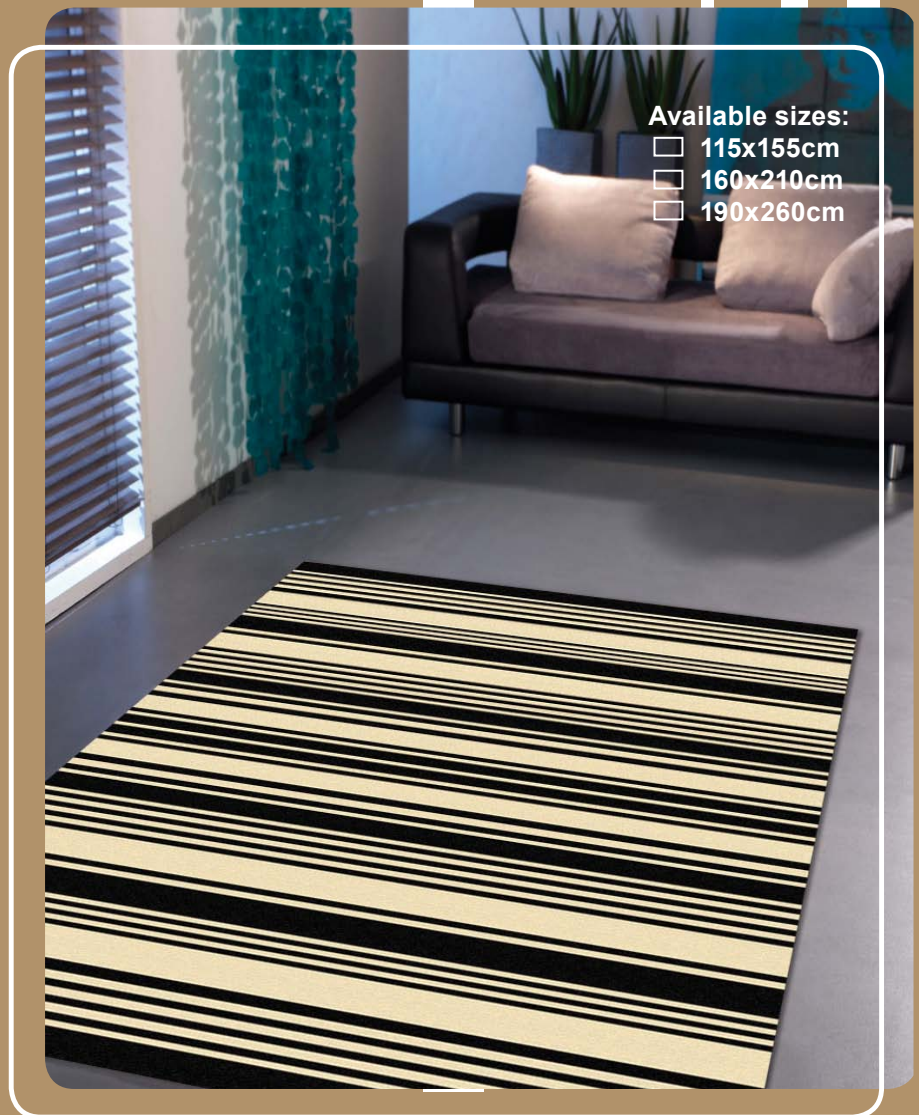

TRENDZ

2012-2013

Available sizes:

- 115x155cm
- 160x210cm
- 190x260cm

100% Polypropylene

Another Quality Product From

HERITAGETM
CARPETS

Elegance & Comfort in Modern Living

TRENDZ

MODERN DESIGNS AND FRESH COLORATION

16255 BERBER

16225 BLACK W

16225 DARK BROWN

16225 GREEN

43100 BERBER

43100 BLACK W

43996 BLACK BORDEAUX

43996 DARK BROWN

Available sizes:

- 115x155cm
- 160x210cm
- 190x260cm

43997 GREEN

43997 BERBER

Available sizes:

- 115x155cm
- 160x210cm
- 190x260cm