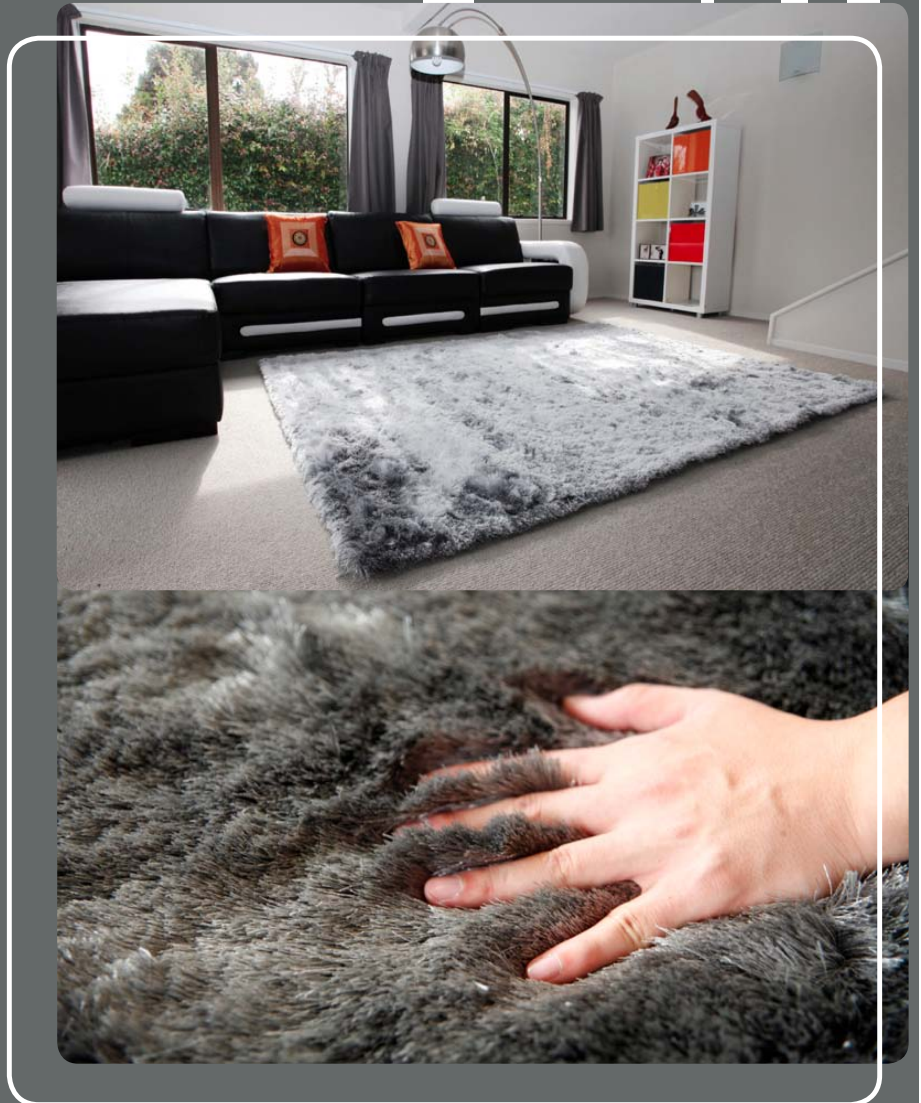

SILK TOUCH SHAGGY 2012-2013

Available in sizes:

- 80x150cm
- 120x170cm
- 160x230cm
- 200x290cm

Outstanding Collection of Modern Shaggy Rugs

Another Quality Product From

HERITAGETM
CARPETS

Elegance & Comfort in Modern Living

SILK TOUCH SHAGGY

STYLISH

COMFORT

FASHION

XP30 - Black

XP30/51 - Black Ivory

XP51/XP33 - Silver Blend

XP51 - Ivory

Brown - Multi 3 Colors

XP26 - Brown

Available in sizes:

- 80x150cm
- 120x170cm
- 160x230cm
- 200x290cm

XP49 - Honey

XP46 - Sable

XP16 - Red

XP15/30 - Red & Black