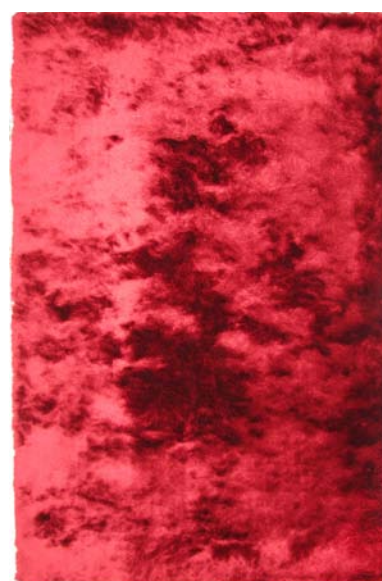

SILK TOUCH SHAGGY 2012-2013

Available in sizes:

- 80x150cm
- 120x170cm
- 160x230cm
- 200x290cm

Outstanding Collection of Modern Shaggy Rugs

Another Quality Product From

HERITAGETM
CARPETS

Elegance & Comfort in Modern Living

SILK TOUCH SHAGGY

STYLISH

COMFORT

FASHION

XP30 - Black

XP30/51 - Black Ivory

XP51/XP33 - Silver Blend

XP51 - Ivory

Brown - Multi 3 Colors

XP26 - Brown

Available in sizes:

- 80x150cm
- 120x170cm
- 160x230cm
- 200x290cm

XP49 - Honey

XP46 - Sable

XP16 - Red

XP15/30 - Red & Black

S2 - Bronze

S7 - Stone

S8 - Ophir

S3 - Lilac

S15 - Gold