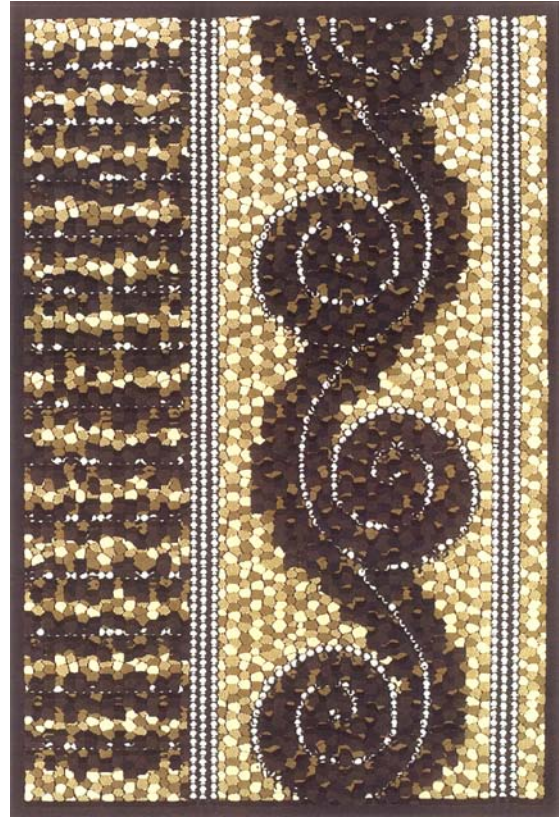

JUDY

2012-2013

Acrylic + PPHS + Polyester
- Made In Egypt

Another Quality Product From

HERITAGETM
CARPETS

Elegance & Comfort in Modern Living

JUDY

NATURAL UNIQUE DESIGN COMFORT

JUDY

COLLECTION 2012 - 2013

70-L46-Z

76-L46-X

Available in the following size: 160x235cm

161-L46-B

216-L46-X

816-L46-X